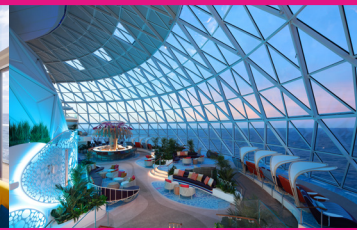

DINING

COMPLIMENTARY

- AQUADOME MARKET **NEW**
- BASECAMP **NEW**
- COASTAL KITCHEN
- DINING ROOM
- EL LOCO FRESH
- PARK CAFÉ
- PEARL CAFÉ **NEW**
- SORRENTO'S
- SPRINKLES
- SURFSIDE BITES **NEW**

SPECIALTY

- CELEBRATION TABLE **NEW**
- CHEF'S TABLE
- CHOPS GRILLE
- DESSERTED **NEW**
- EMPIRE SUPPER CLUB **NEW**
- GIOVANNI'S ITALIAN KITCHEN & WINE BAR
- HOOKED SEAFOOD
- IZUMI
- IZUMI IN THE PARK **NEW**
- SURFSIDE EATERY **NEW**
- THE GROVE **NEW**
- WINDJAMMER
- PIER 7 **NEW**
- SUGAR BEACH
- STARBUCKS
- TRELIS BAR
- VITALITY CAFÉ

BARS & LOUNGES

- 1400 LOBBY BAR **NEW**
- BOLEROS
- BUBBLES **NEW**
- CANTINA FRESCA
- DUELING PIANOS **NEW**
- HIDEAWAY BAR **NEW**
- LOU'S JAZZ 'N BLUES **NEW**
- MUSIC HALL
- PLAYMAKERS SPORTS BAR & ARCADE
- POINT & FEATHER
- RYE & BEAN **NEW**
- SCHOONER BAR
- SPOTLIGHT KARAOKE
- SWIM & TONIC **NEW**
- THE ATTIC
- THE LEMON POST **NEW**
- THE LIME & COCONUT **NEW**
- THE OVERLOOK **NEW**

KIDS & TEENS

- ADVENTURE OCEAN
- ARCADE
- BABY BAY
- PLAYSCAPE
- SOCIAL020
- SPLASHAWAY BAY

OTHER AMENITIES

- 8 NEIGHBORHOODS
- ABSOLUTE ZERO **NEW**
- AQUATHEATER
- CAROUSEL
- CASINO ROYALE
- CONFERENCE CENTER
- FITNESS CENTER
- FLOWRIDER
- JOGGING TRACK
- LASER TAG
- MEDICAL CENTER
- MINI GOLF
- POOLS
- ROCK CLIMBING WALL
- ROYAL ESCAPE ROOM
- ROYAL THEATER
- SPORTS COURT
- THE GROVE SUITE SUN DECK **NEW**
- THE PEARL **NEW**
- THE OVERLOOK PODS **NEW**
- TO DRY FOR
- VITALITY SPA
- VOOM POWERED BY STARLINK
- WHIRLPOOLS

20 TOTAL DECKS

18 GUEST DECKS

2,350 CREW

(INTERNATIONAL)

2,805 STATEROOMS

5,610 GUESTS

(DOUBLE OCCUPANCY)

248,663 GT

1,196 FEET, 364 METRES LONG

159 FEET, 48 METRES WIDE

29 FEET, 9 METRES DRAFT

BUILT AT

MEYER TURKU, TURKU, FINLAND

MAIDEN VOYAGE

JANUARY 27, 2024

ICON OF ICON

LIONEL MESSI